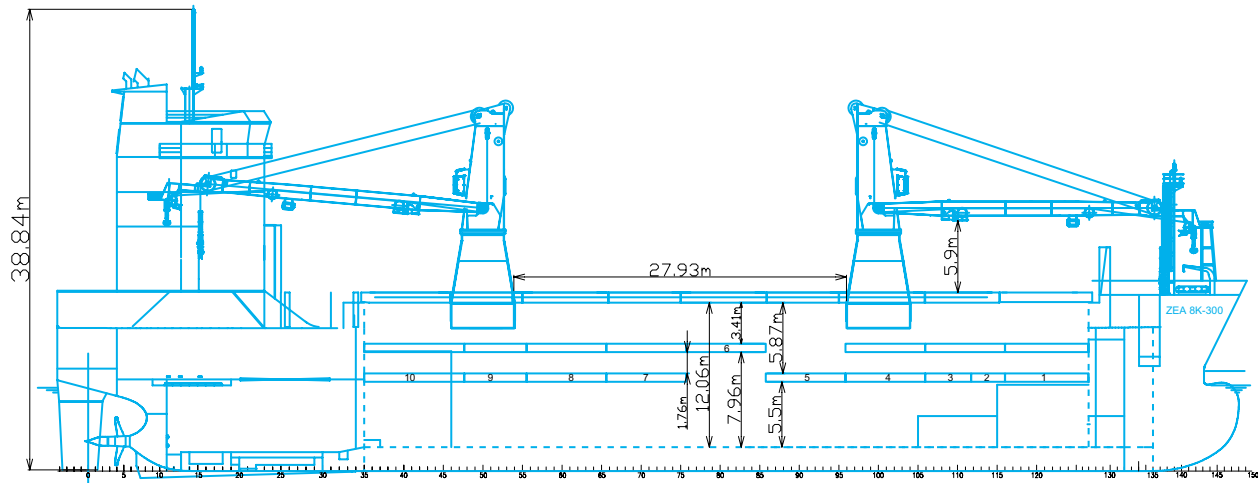

CONTAINER CAPACITY

IN HOLD	182 TEU
ON DECK	249 TEU
TOTAL (NOMINAL)	431 TEU
REEFER PLUGS	50 FEU ON DECK
	30 GENERAL POWER SOCKETS IN THE HOLD

CARGO HANDLING GEAR

CRANES	2 X 150 MT (PORT SIDE)
COMBINED LIFT CAPACITY	300 MT

ZEA 8K-300

ZEA COLOR	ZEA CONSTANT
ZEA CONFIDENCE	ZEA COURAGE

SIDE VIEW

MAIN DECK

TWEENDECK

HOLDS & DOUBLE BOTTOM