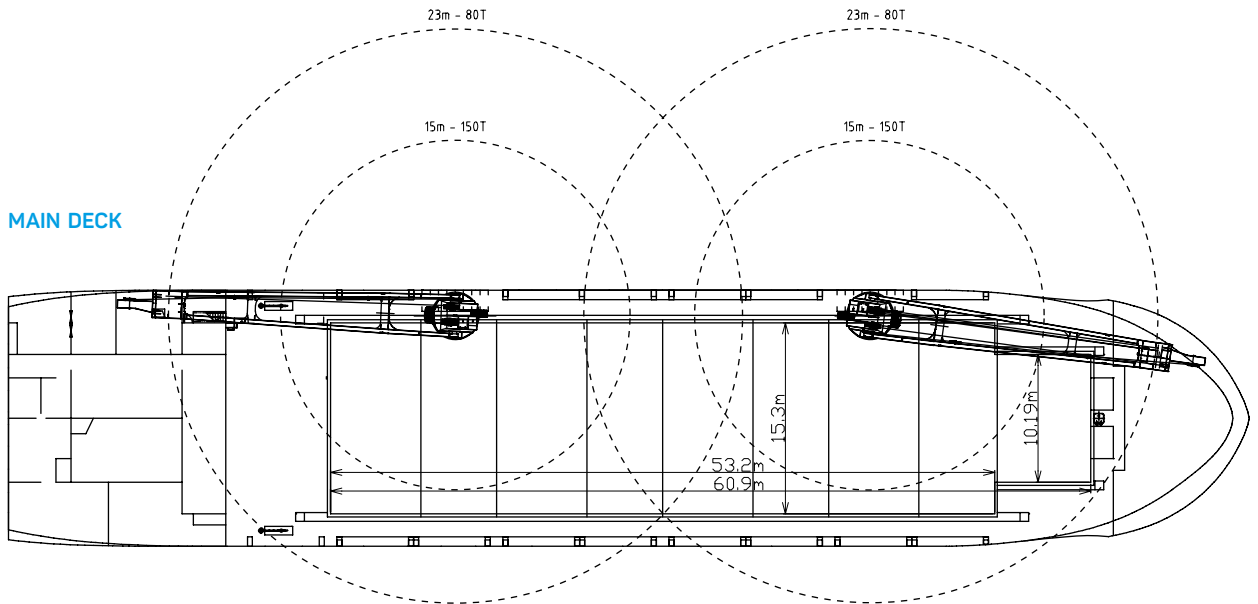

TYPE	HEAVY-LIFT BOX-HOLD MPP TWEENDECKER
CLASS	DNV GL

TONNAGE

DWT	ABOUT 8,400 MT
GT	7,498
NT	2,250

MAIN DATA

LOA	99.99 M
BEAM	20.50 M
SUMMER DRAFT	8.40 M
MAX SPEED	ABOUT 13.5 KNOTS

HOLDS / HATCHES

NUMBER	1 HOLD / 1 HATCH
HATCH DIMENSIONS	
HATCH NO. 1:	60.90 X 15.30 M

CARGO CAPACITY

TOTAL CAPACITY	9,633 CBM (WITH TWEENDECK)
	10,228 CBM (WITHOUT TWEENDECK)

FLOOR SPACE

UNDER DECK	1,570 SQM
ON DECK	896 SQM
TOTAL	2,466 SQM

DECK STRENGTHS

TANKTOP	12 MT / SQM
TWEENDECK	3.5 MT / SQM
HATCHCOVER	3.5 MT / SQM

CONTAINER CAPACITY

IN HOLD	182 TEU
ON DECK	249 TEU
TOTAL (NOMINAL)	431 TEU
REEFER PLUGS	50 FEU ON DECK
	30 GENERAL POWER SOCKETS IN THE HOLD

CARGO HANDLING GEAR

CRANES	2 X 150 MT (PORT SIDE)
COMBINED LIFT CAPACITY	300 MT

ZEA 8K-300

ZEA COLOR	ZEA CONSTANT
ZEA CONFIDENCE	ZEA COURAGE

SIDE VIEW

MAIN DECK

TWEENDECK

HOLDS & DOUBLE BOTTOM