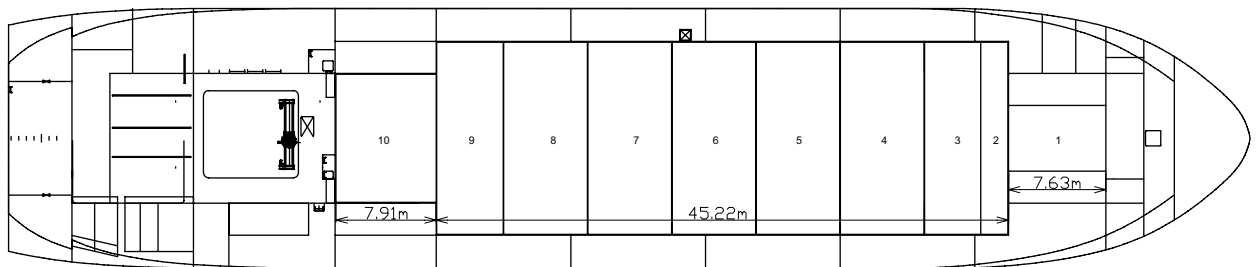

ZEA 8K-300

ZEA COLOR	ZEA CONSTANT
ZEA CONFIDENCE	ZEA COURAGE

SIDE VIEW

MAIN DECK

TWEENDECK

HOLDS & DOUBLE BOTTOM