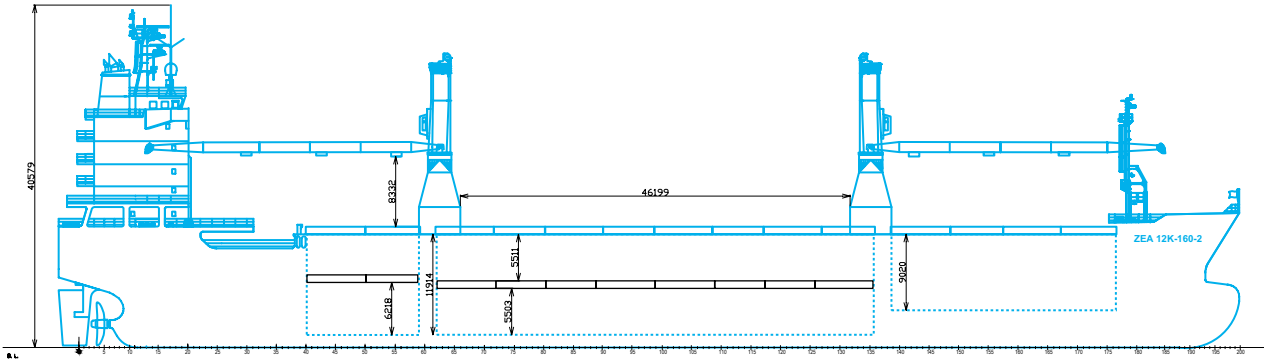

TONNAGE

DWT	12,559 MT
GT	9,990
NT	4,483

MAIN DATA

LOA	139.95 M
BEAM	21.50 M
SUMMER DRAFT	8.42 M
MAX SPEED	ABOUT 16 KNOTS

HOLDS / HATCHES

NUMBER	3 HOLDS / 3 HATCHES
HATCH DIMENSIONS	
HATCH NO. 1:	26.60 X 6.80/17.90 M
HATCH NO. 2:	51.80 X 17.90
HATCH NO. 3:	13.30 X 17.90 M

CARGO CAPACITY

TOTAL CAPACITY	17,014.71 CBM 600,869 CBFT
----------------	-------------------------------

FLOOR SPACE

UNDER DECK	TBA
ON DECK	TBA
TOTAL	TBA

DECK STRENGTHS

TANKTOP	18 MT / SQM
TWEENDECK	3.5 MT / SQM
HATCHCOVER	3.5 MT / SQM

CONTAINER CAPACITY

IN HOLD	306 TEU
ON DECK	460 TEU
TOTAL (NOMINAL)	766 TEU
REEFER PLUGS	120 ON DECK

CARGO HANDLING GEAR

CRANES	2 X 80 MT (PORT SIDE)
COMBINED LIFT CAPACITY	144 MT

SPECIAL EQUIPMENT/FEATURE

SIDE VIEW

MAIN DECK

TWEENDECK

HOLDS & DOUBLE BOTTOM