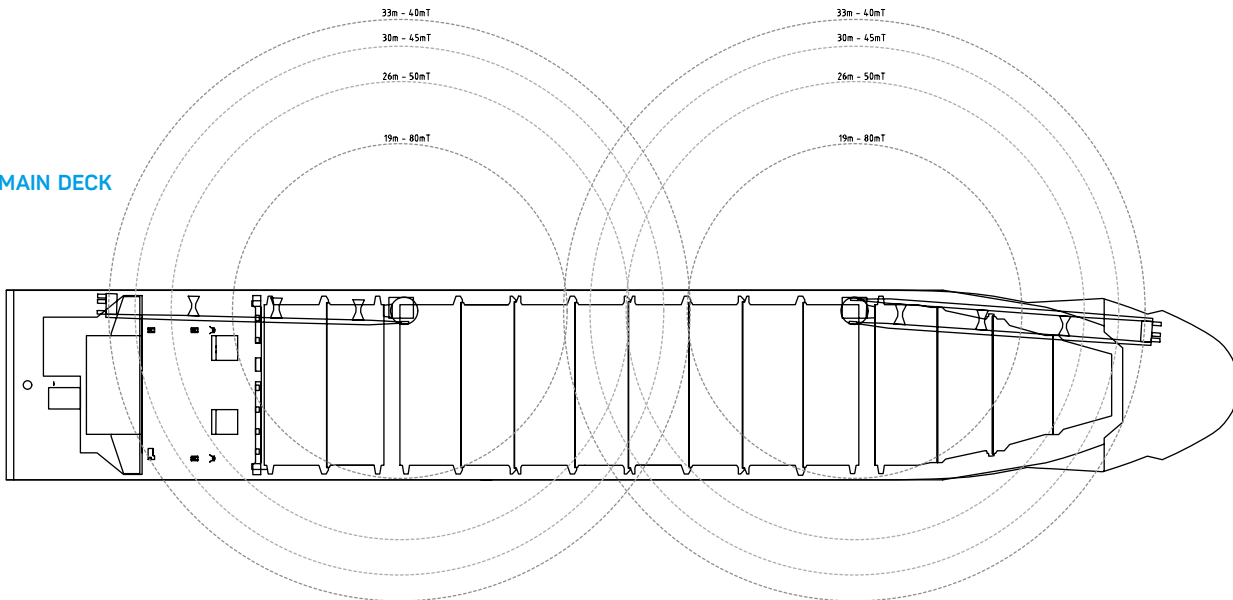

CONTAINER CAPACITY

IN HOLD	306 TEU
ON DECK	460 TEU
TOTAL (NOMINAL)	766 TEU
REEFER PLUGS	120 ON DECK

CARGO HANDLING GEAR

CRANES	2 X 80 MT (PORT SIDE)
COMBINED LIFT CAPACITY	144 MT

SPECIAL EQUIPMENT/FEATURE

SIDE VIEW

MAIN DECK

TWEENDECK

HOLDS & DOUBLE BOTTOM