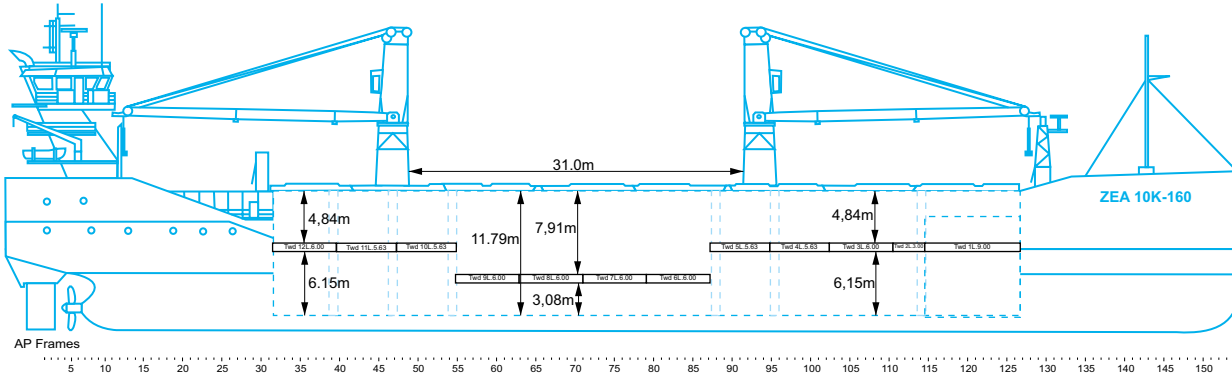

SIDE VIEW

MAIN DECK

TWENDECK

HOLDS & DOUBLE BOTTOM