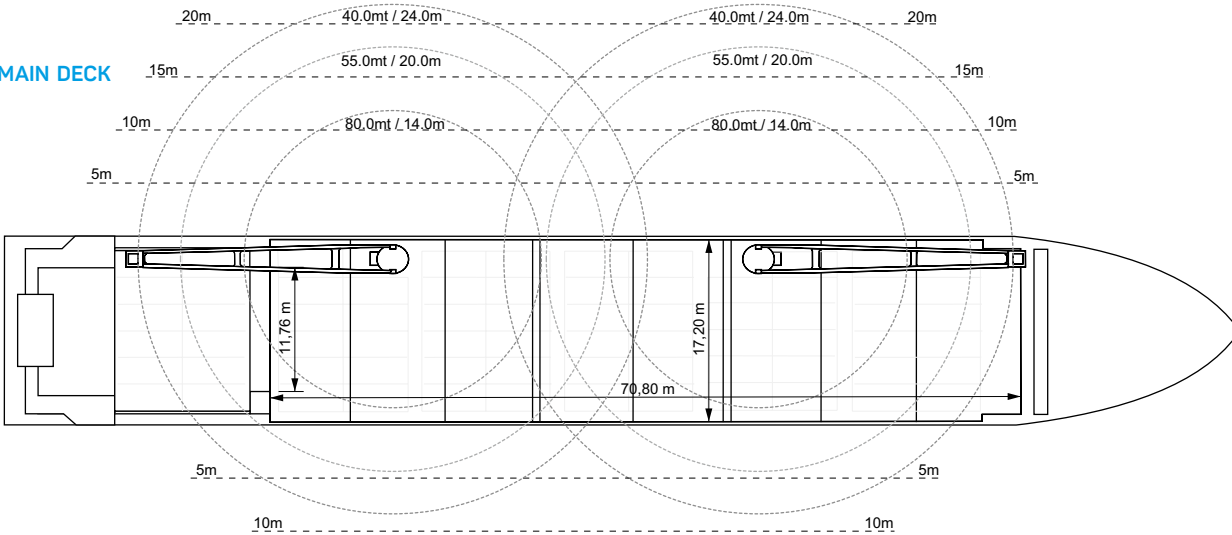

SIDE VIEW

MAIN DECK

TWENDECK

HOLDS & DOUBLE BOTTOM