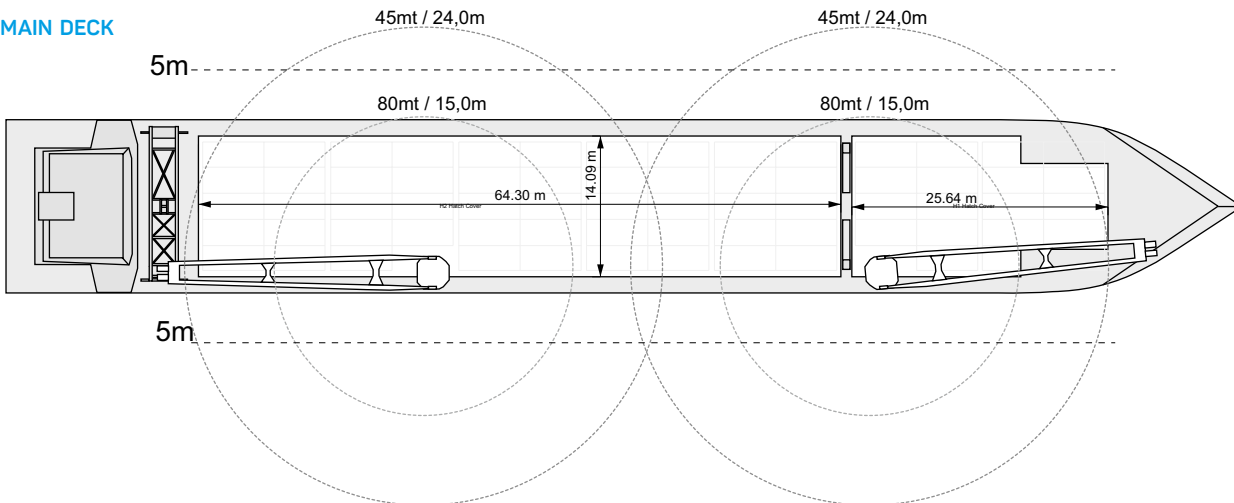

TONNAGE

DWT	10,294 MT
GT	7,227
NT	3,124

MAIN DATA

LOA	123.96 M
BEAM	17.40 M
SUMMER DRAFT	8.00 M
MAX SPEED	ABOUT 11.8 KNOTS

HOLDS / HATCHES

NUMBER	2 HOLDS / 2 HATCHES
HATCH DIMENSIONS	
HATCH NO. 1:	25.20 X 13.80 M
HATCH NO. 2:	57.40 X 13.80 M

CARGO CAPACITY

TOTAL CAPACITY	12,655 CBM
	446,900 CBFT

FLOOR SPACE

UNDER DECK	2,243 SQM
ON DECK	1,571 SQM
TOTAL	3,814 SQM

DECK STRENGTHS

TANKTOP	18 MT / SQM
TWEEDECK	3.5 MT / SQM
HATCHCOVER	2.5 MT / SQM

CONTAINER CAPACITY

IN HOLD	244 TEU
ON DECK	250 TEU
TOTAL (NOMINAL)	494 TEU

CARGO HANDLING GEAR

CRANES	2 X 80 MT (STARBOARD)
COMBINED LIFT CAPACITY	160 MT

SPECIAL EQUIPMENT/FEATURE

HIGHEST ICECLASS	YES
CO2 FITTED	YES
BOWTHRUSTER	400 KW

SIDE VIEW

MAIN DECK

TWEENDECK

HOLDS & DOUBLE BOTTOM