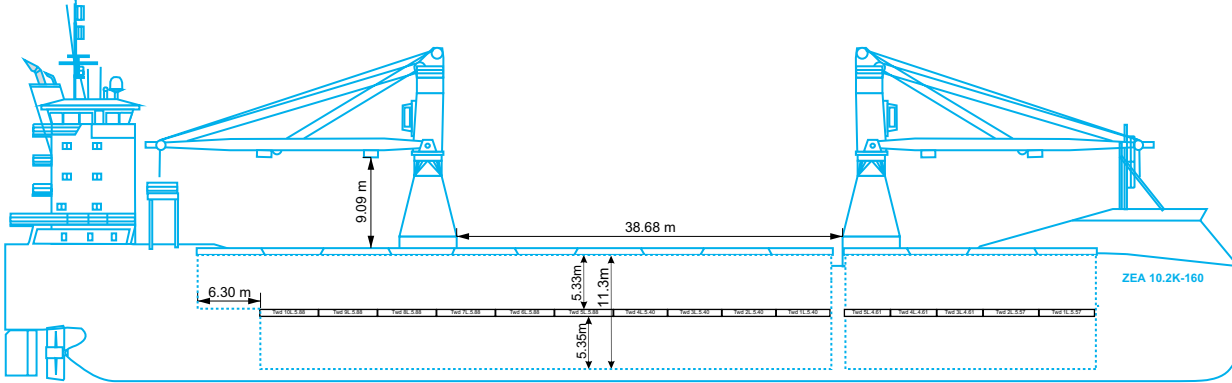

TONNAGE

DWT	10,294 MT
GT	7,227
NT	3,124

MAIN DATA

LOA	123.96 M
BEAM	17.40 M
SUMMER DRAFT	8.00 M
MAX SPEED	ABOUT 11.8 KNOTS

HOLDS / HATCHES

NUMBER	2 HOLDS / 2 HATCHES
HATCH DIMENSIONS	
HATCH NO. 1:	25.20 X 13.80 M
HATCH NO. 2:	57.40 X 13.80 M

IN HOLD	244 TEU
ON DECK	250 TEU
TOTAL (NOMINAL)	494 TEU

CARGO HANDLING GEAR

CRANES	2 X 80 MT (STARBOARD)
COMBINED LIFT CAPACITY	160 MT

SPECIAL EQUIPMENT/FEATURE

HIGHEST ICECLASS	YES
CO2 FITTED	YES
BOWTHRUSTER	400 KW

SIDE VIEW

MAIN DECK

TWEENDECK

HOLDS & DOUBLE BOTTOM