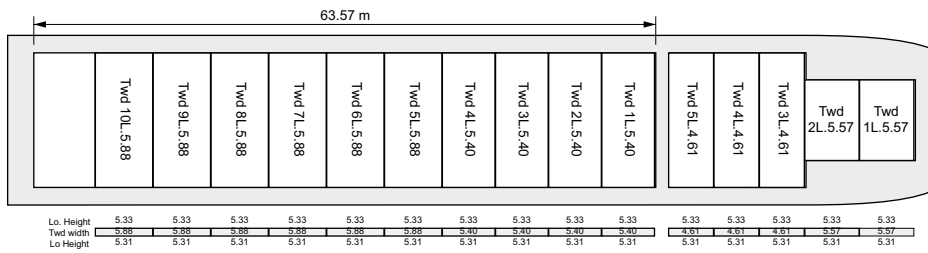

TONNAGE

DWT	10,294 MT
GT	7,227
NT	3,124

MAIN DATA

LOA	123.96 M
BEAM	17.40 M
SUMMER DRAFT	8.00 M
MAX SPEED	ABOUT 11.8 KNOTS

HOLDS / HATCHES

NUMBER	2 HOLDS / 2 HATCHES
HATCH DIMENSIONS	
HATCH NO. 1:	25.20 X 13.80 M
HATCH NO. 2:	57.40 X 13.80 M

SIDE VIEW

MAIN DECK

TWEENDECK

HOLDS & DOUBLE BOTTOM